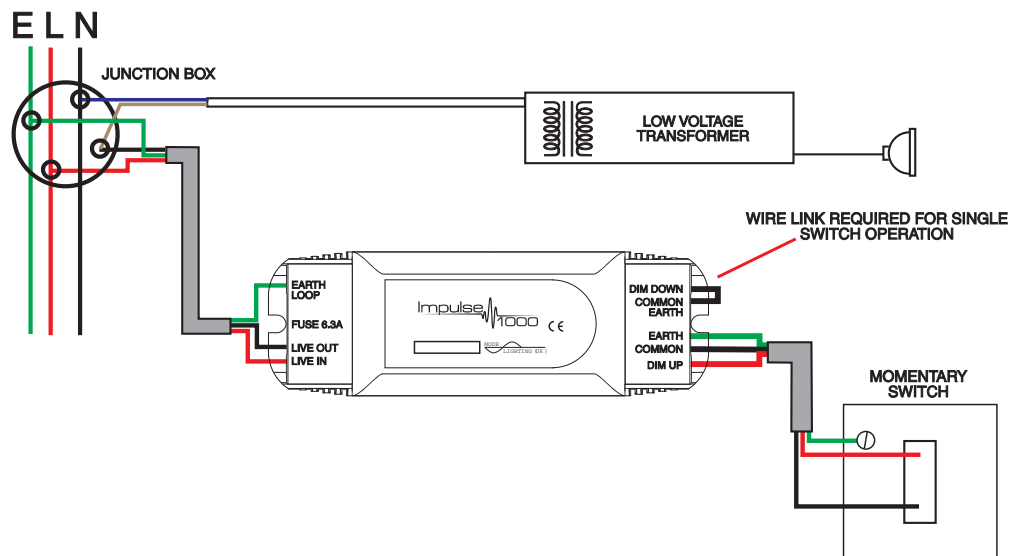

DESCRIPTION

The Mode Impulse is a remote dimmer that can be operated by any momentary or centre retractive type switch. A single switch can be used to provide On, Off, Dim Up, Dim Down operation. Two switches on one plate can be used to provide On and Dim Up from one switch and Off and Dim down from the second switch. It can also be used for multi-position, multi-gang dimming control. The Impulse is available as a 500 watt or 1000 watt unit and will reliably control all types of resistive or inductive dimmable loads. A 1000W 1-10 Volt version (ID-00-01) is also available for switching and 1-10 Volt dimming controls. The Impulse does not require a neutral connection and is therefore ideal for refurbishment projects utilizing the existing wiring to a standard switch plate. All Mode products are guaranteed for a two year period.

ID-04-01 WIRING DETAILS

COMPANY SUMMARY

Mode was established in 1970 as an Original Equipment Manufacturer in Hertfordshire, England. Mode designs and manufactures electronic products principally for the lighting industry, initially supplying the discotheque market and more recently expanding into the architectural and cruise ship markets. Mode is a subsidiary of a privately owned Holding Company and has four associated electronic companies who together trade as "The Mode Group".