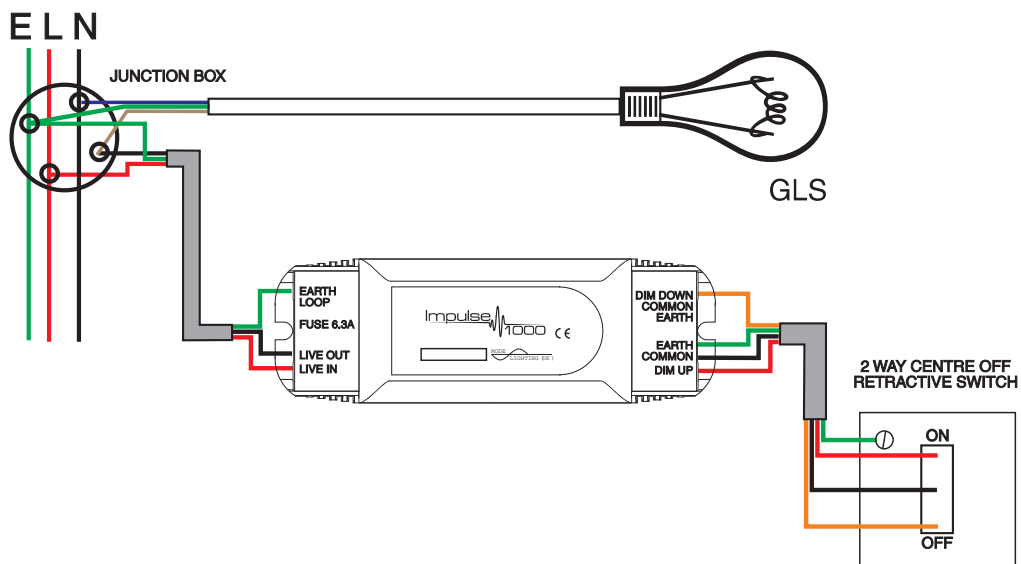

DESCRIPTION

The Mode Impulse is a remote dimmer that can be operated by any momentary or centre retractive type switch. A single switch can be used to provide On, Off, Dim Up, Dim Down operation. Two switches on one plate can be used to provide On and Dim Up from one switch and Off and Dim down from the second switch. It can also be used for multi-position, multi-gang dimming control. The Impulse is available as a 500 watt or 1000 watt unit and will reliably control all types of resistive or inductive dimmable loads. A 1000W 1-10 Volt version (ID-00-01) is also available for switching and 1-10 Volt dimming controls. The Impulse does not require a neutral connection and is therefore ideal for refurbishment projects utilizing the existing wiring to a standard switch plate. All Mode products are guaranteed for a two year period.

ID-04-01 WIRING DETAILS

COMPANY SUMMARY

Mode was established in 1970 as an Original Equipment Manufacturer in Hertfordshire, England. Mode designs and manufactures electronic products principally for the lighting industry, initially supplying the discotheque market and more recently expanding into the architectural and cruise ship markets. Mode is a subsidiary of a privately owned Holding Company and has four associated electronic companies who together trade as "The Mode Group".