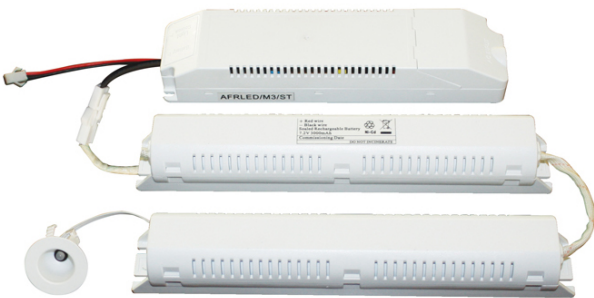

## AFRLED/M3/ST

## Features

Optional plug-in self-test emergency pack suitable for all three models.