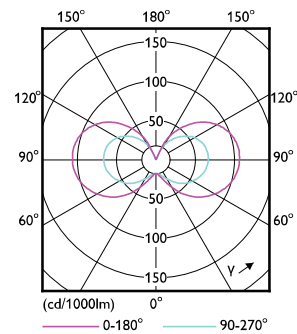

LEDcapsule LV 1W G4

LEDcapsule LV 1,8W G4 827