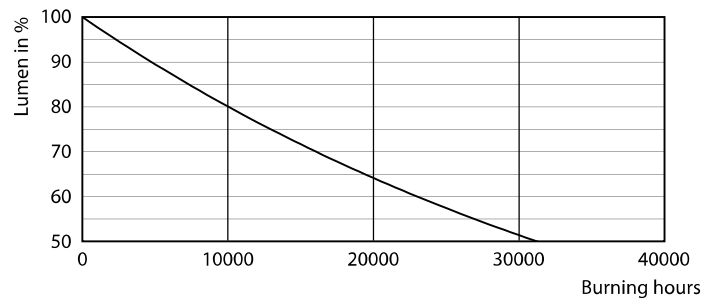

CorePro LEDcapsule LV

Lifetime

15K LED

15K LMP