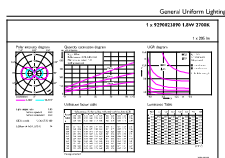

LEDcapsule LV 1,8W G4 827