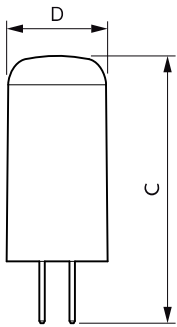

CorePro LEDcapsule LV

Product Data	
Full product code	871869976765500
Order product name	CorePro LEDcapsuleLV 1.8-20W G4 827
EAN/UPC - Product	8718699767655
Order code	929002389002
Numerator - Quantity Per Pack	1

Numerator - Packs per outer box	12
Material Nr. (12NC)	929002389002
Net Weight (Piece)	0.008 kg

Dimensional drawing

Capsule G4 1.9W-20W 200lm 2700K Non-Dim

Product	D	C
CorePro LEDcapsuleLV 1.8-20W G4 827	13 mm	35 mm