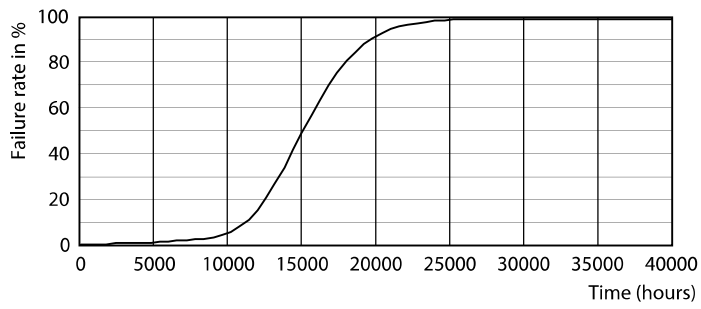

CorePro LEDcapsule LV

Lifetime

15K LED

15K LMP