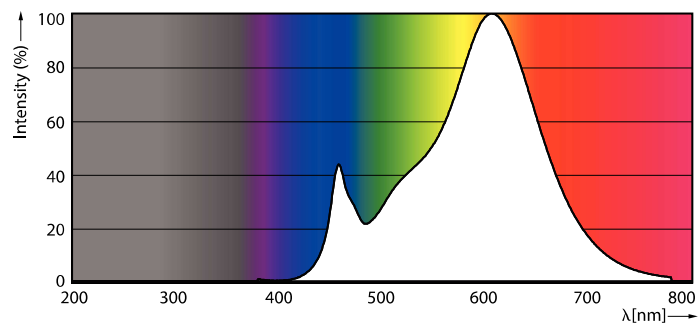

Photometric data

LEDcapsule LV 1,8W G4 827