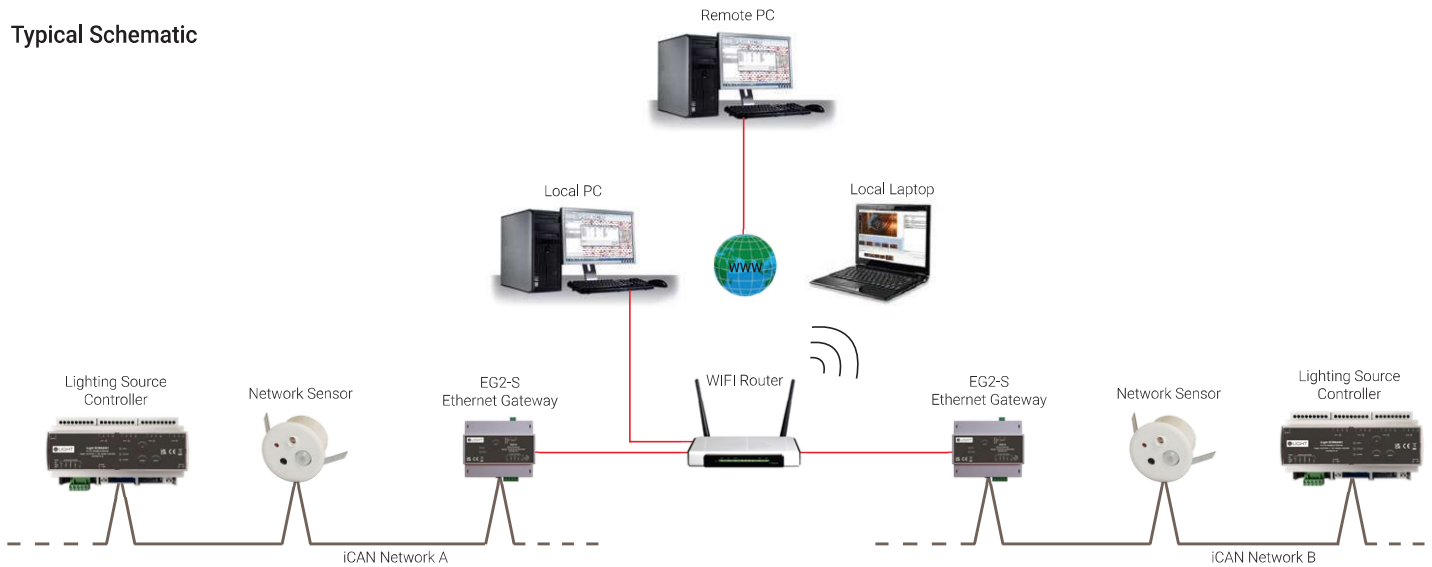

Typical Schematic

Contact Us

+44 (0)1923 495495

enquiries@iLight.co.uk

www.iLight.co.uk

iLight

A brand of Signify
Usk House, Llantarnam Park
Cwmbran, NP44 3HD, UK

Changes to the products, to the information contained in this document, and to prices are reserved; so are errors and omissions.

© 2022 Signify Holding
All Rights Reserved

iLight is a registered trademark.
All other trademarks are property of their respective owners.

EG2-S Rev5 0322

FM 727924