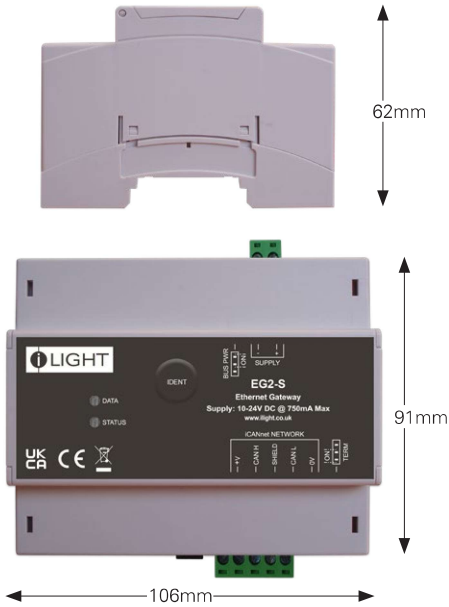

Mechanical Data

Weight: 0.22 kg

Operating temperature: +2°C to +50°C

Max storage temperature: +60°C

Ambient temperature: 2°C – 50°C

Relative humidity: 5% - 95% max, non-condensing

IP rating: IP20

Note: All enclosures must be adequately ventilated

Electrical Data

Control: Via iLight network connection

Supply: +10 - 24V DC @ 750 mA Max via external power supply or from iCANnet™

Terminal Size: iCANnet™ cable size: 5 x 1mm²
Power cable size: 2 x 1mm²

Recommended Cable: iCANnet™ Network Cable

Installation: Installation must be carried out by a suitably qualified electrician and installed in a suitable DINrail enclosure.

Dimensions

Software

For programming EG2-S, Device Editor software is required. Please consult your iLight representative for latest versions.